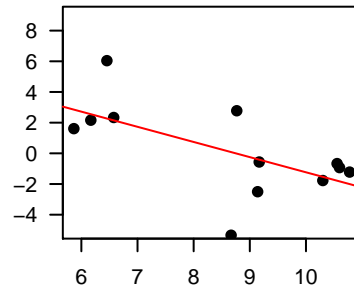

Standard score

Leaf area

SLA

Maximum height

Seed mass

4-d Euclidean space

Mean summer temperature [°C]