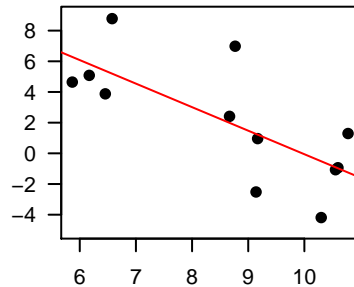

Standard score

Leaf area

SLA

Maximum height

Seed mass

4-d Euclidean space

Mean summer temperature [°C]