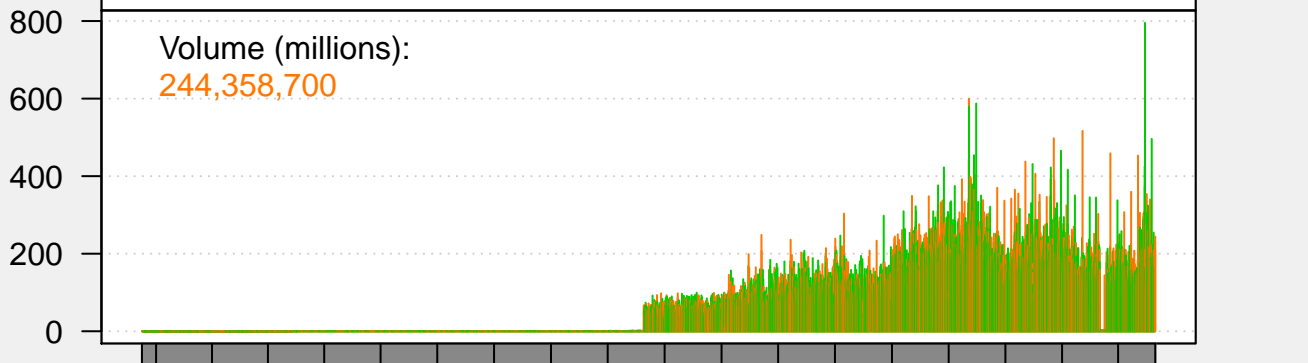

S&P/TSX Composite index

[1979-06-29/2015-05-06]

Last 15023.90039

Volume (millions):
244,358,700

Jun 29 1979 Jan 04 1988 Jan 02 1996 Jan 02 2004 Jan 03 2012