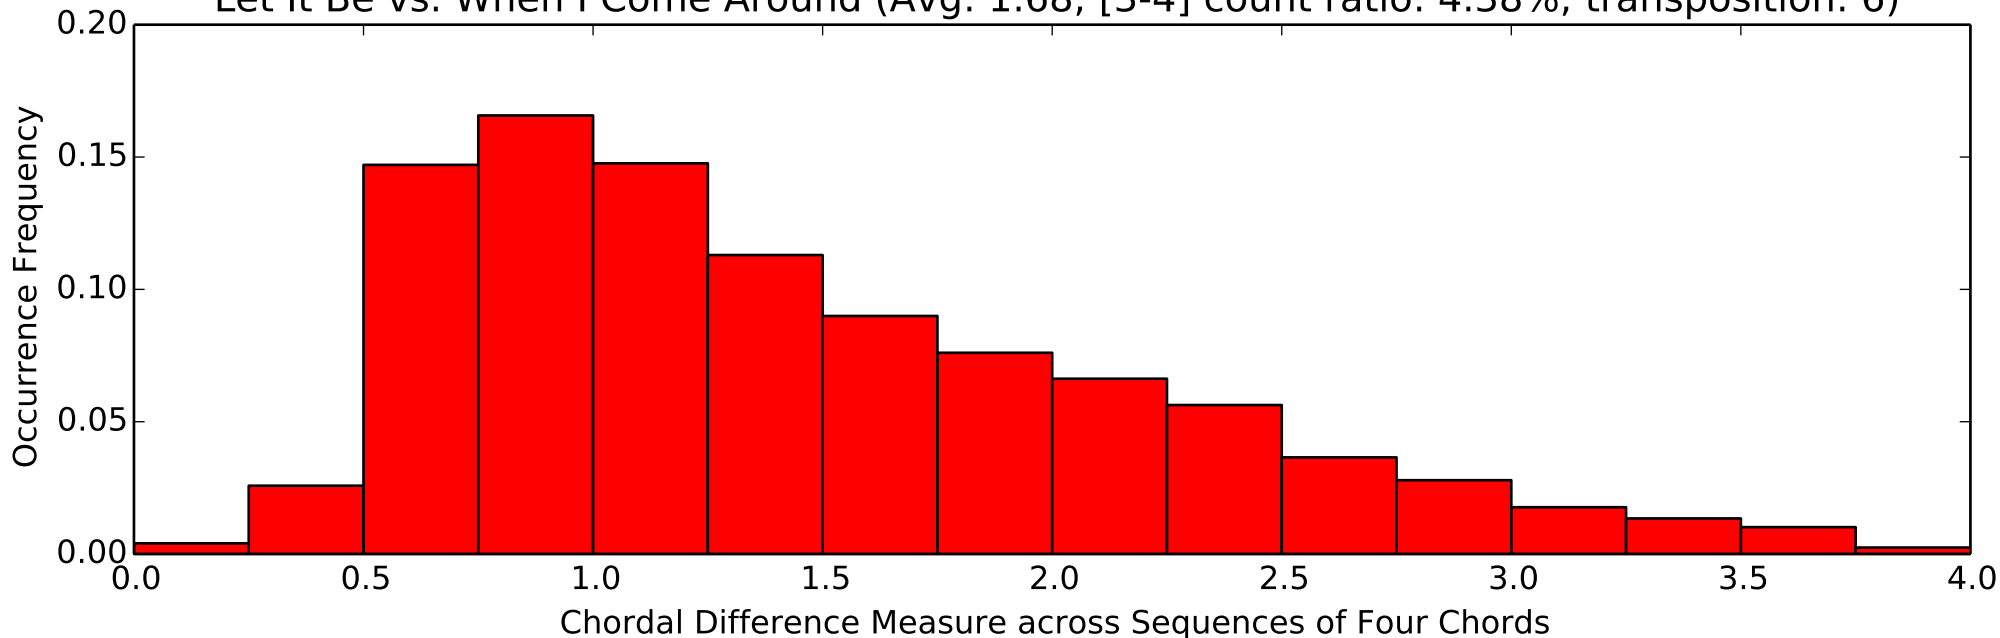

Let It Be vs. When I Come Around (Avg: 1.68; [3-4] count ratio: 4.38%; transposition: 6)

Let It Be vs. Let It Be [Live] (Avg: 1.69; [3-4] count ratio: 8.56%; transposition: 0)

When I Come Around vs. Let It Be [Live] (Avg: 1.65; [3-4] count ratio: 3.81%; transposition: 6)