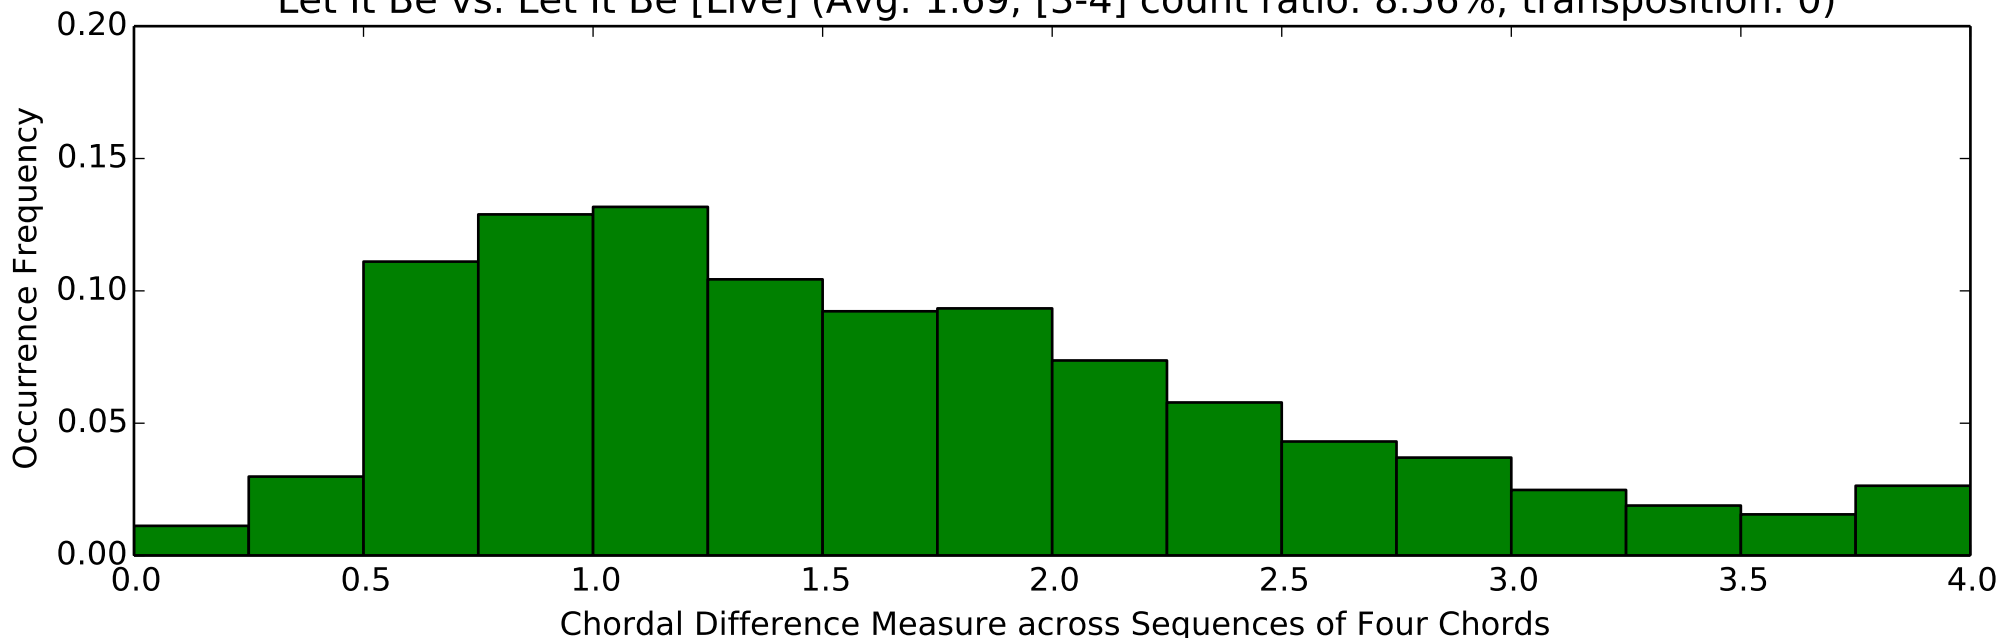

Let It Be vs. When I Come Around (Avg: 1.68; [3-4] count ratio: 4.38%; transposition: 6)

Let It Be vs. Let It Be [Live] (Avg: 1.69; [3-4] count ratio: 8.56%; transposition: 0)

When I Come Around vs. Let It Be [Live] (Avg: 1.65; [3-4] count ratio: 3.81%; transposition: 6)